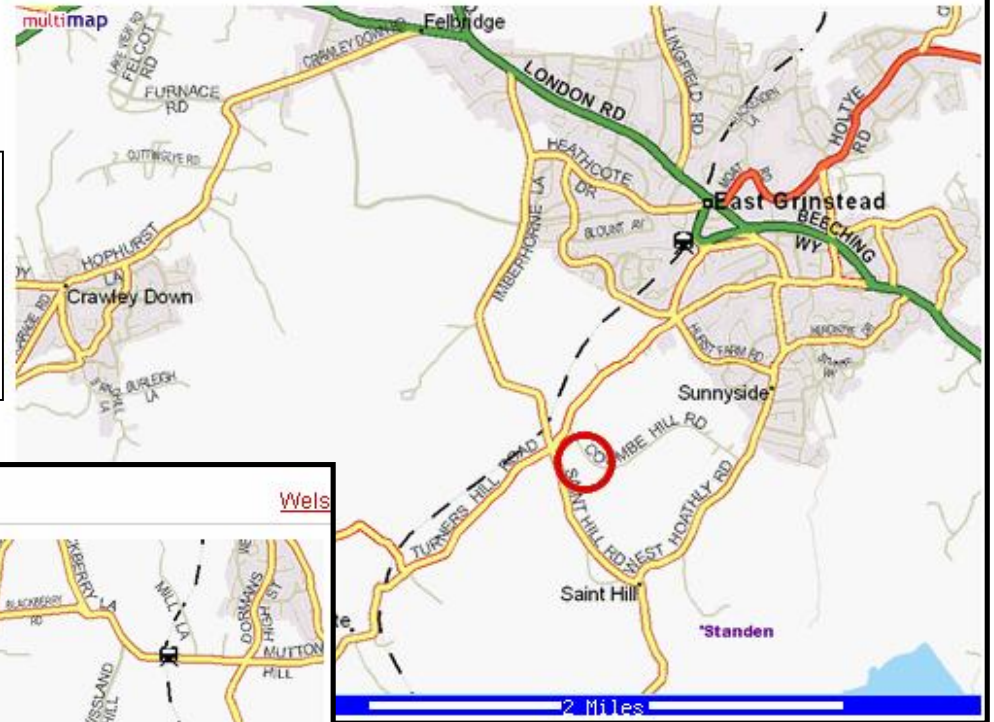

Find a postcode

Find an address

Fenthill Lodge School
Coombe Hill Road
EAST GRINSTEAD
RH19 4LY

Tuesdays; Kids 6:30pm to 8pm
Adults 8pm to 9:30pm

Contact; Andy Cook 07921 020037
Paul Crooks 01342 313990

Find a postcode

Find an address

Felbridge Village Hall
Crawley Down Road
Felbridge
EAST GRINSTEAD
RH19 2NT

Find postage prices

View address label

Find another Postcode

Thursdays; Adults 8:30pm to 10pm

Contact; Neil Starks 01342 315372
Paul Crooks 01342 313990

Except

Find a postcode

Find an address

[Wels](#)

The Kings Centre
Moat Road
EAST GRINSTEAD
RH19 3LN

..... Third Thursday for the months of;

March, April, May, June, September,
October, November

We are in the Kings Pavilion room